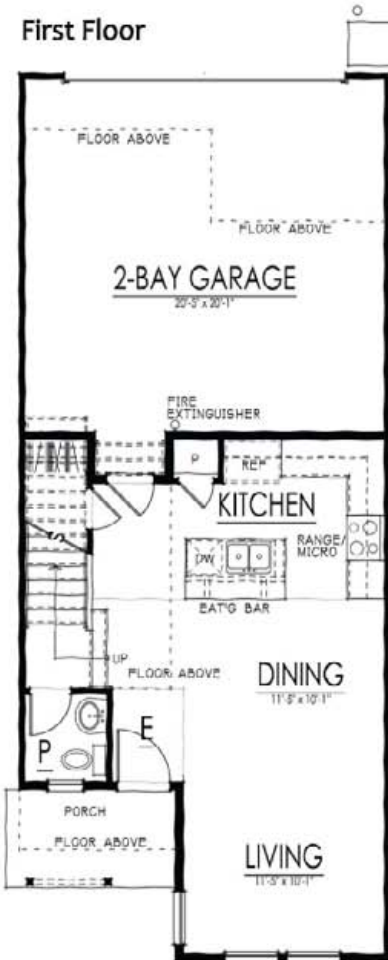

**The Heritage (Plan 120 - Townhome)**

1307 Finished Square Feet  
2 Bedrooms, 2 1/2 Baths  
2 Car Garage

**First Floor**

**Second Floor**

**Second Floor: Third Bedroom Option**