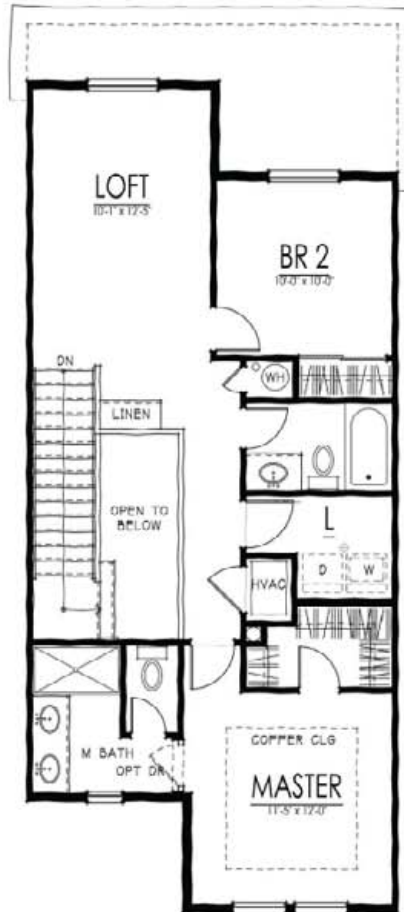

**The Heritage (Plan 120 - Townhome)**

1307 Finished Square Feet  
2 Bedrooms, 2 1/2 Baths  
2 Car Garage

**First Floor**

**Second Floor**

**Second Floor: Third Bedroom Option**